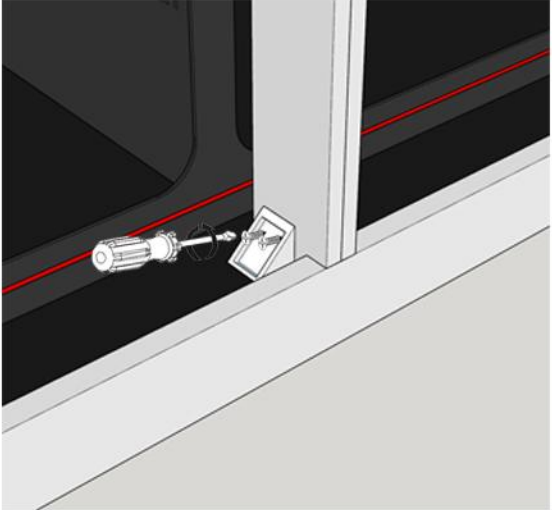

Neptunian Cube

Installation Manual

Lagoon-150

 <p>x4</p>	 x24  x3	 <p>x2</p>	 <p>x3</p>
---	---	---	---

11