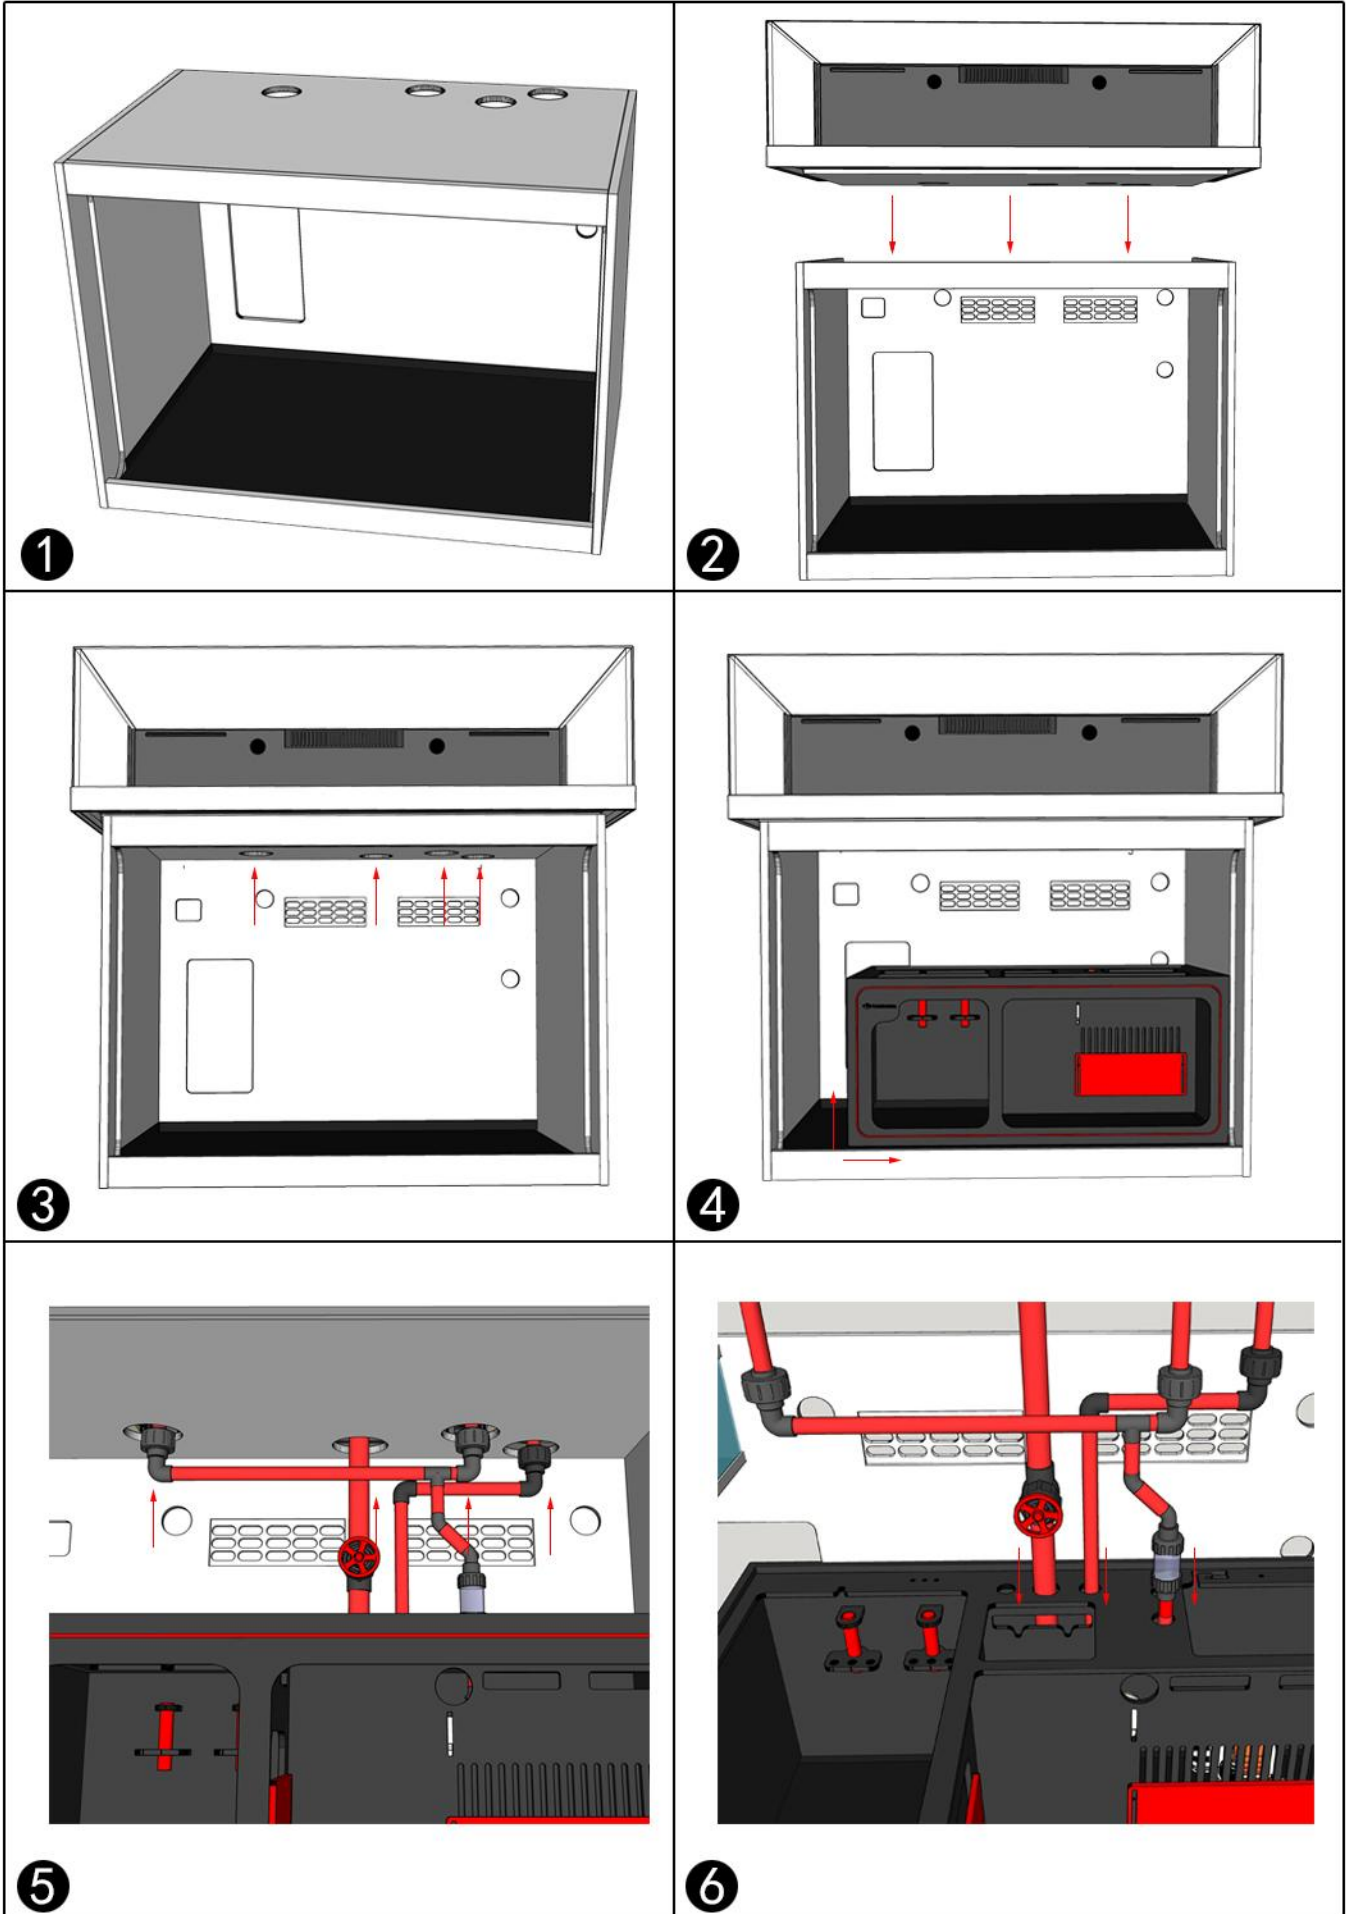

Neptunian Cube

Installation Manual

Lagoon-150

 <p>x4</p>	 x24  x3	 <p>x2</p>	 <p>x3</p>
---	---	---	---

11