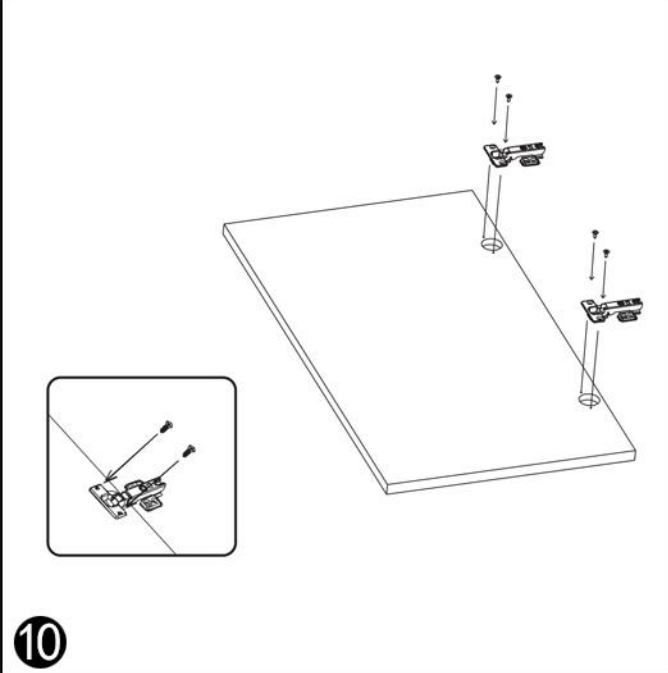

Neptunian Cube

Installation Manual

Lagoon-150

 <p>x4</p>	 x24  x3	 <p>x2</p>	 <p>x3</p>
---	---	---	---

11