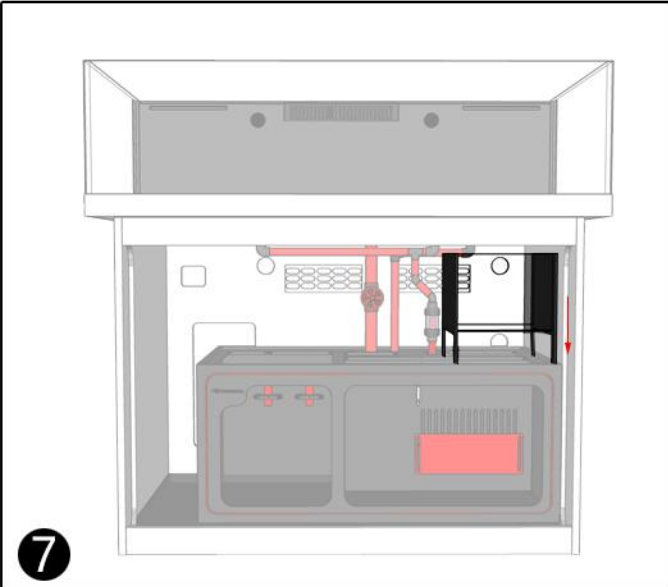

Neptunian Cube

Installation Manual

Lagoon-150

 <p>x4</p>	 x24  x3	 <p>x2</p>	 <p>x3</p>
---	---	---	---

11