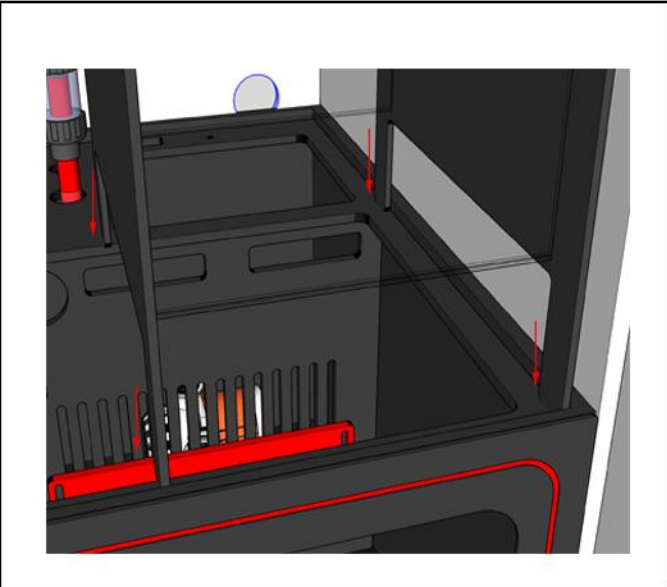

Neptunian Cube

Installation Manual

Lagoon-150

 <p>x4</p>	 x24  x3	 <p>x2</p>	 <p>x3</p>
---	---	---	---

11